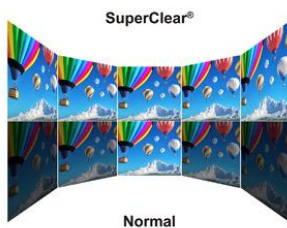

24" 16:9 Full HD Energy Saving LED Monitor with SuperClear® VA technology and both VGA/HDMI input

VA2465Sh

SuperClear® Image Enhancement Technology with Wide Viewing Angles

WIDE VIEWING ANGLE

SuperClear® Image Enhancement Technology delivers the best color performance and extends display viewing angles to 178 degrees both horizontally and vertically. Experience accurate and vivid colors with consistent levels of brightness whether looking at the screen from above, below, the front, or the side—with no color distortion or decay.