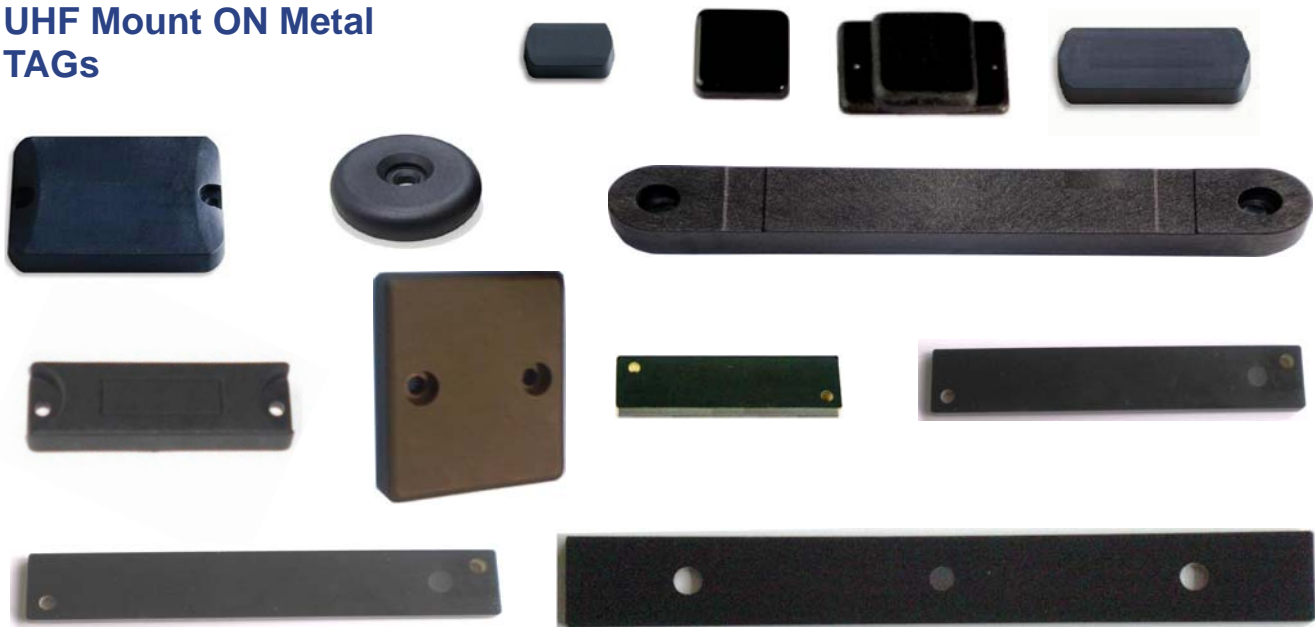

Industrial UHF (passive) 860 ... 960 MHz CLASS 1 GEN 2 - IN & - ON METAL - IN AIR RFID TAGS

UHF Mount IN Metal TAGs

UHF Mount ON Metal TAGs

UHF IN AIR TAGs

© TECTUS reserves the right to change any information or data in this document without prior notice. **The distribution of this document is controlled.** TECTUS declines all responsibility for the use of products with any other specifications but the ones mentioned above. Any additional requirement for a specific customer application has to be validated by the customer himself at his own responsibility. Where application information is given, it is only advisory and does not form part of the specification.

Industrial UHF (passive) 860 ... 960 MHz CLASS 1 GEN 2 Mount IN Metal RFID TAGs

**BRICK MINI 12 x 7 x 3 mm
UHF Mount In Metal TAG**

**BRICK MINI 25 x 9 x 3 mm
UHF Mount In Metal TAG**

**SQUARE MINI 30 x 30 x 3 mm
UHF Mount In Metal TAG**

Industrial UHF (passive) 860 ... 960 MHz CLASS 1 GEN 2 Mount ON Metal TAGs

BRICK MINI 18 x 11 x 5 mm UHF Mount on Metal TAG

SQUARE MINI 20 x 20 x 7 mm UHF Mount on Metal TAG

SQUARE MINI 36 x 22 x 7 mm UHF Mount on Metal TAG with holes